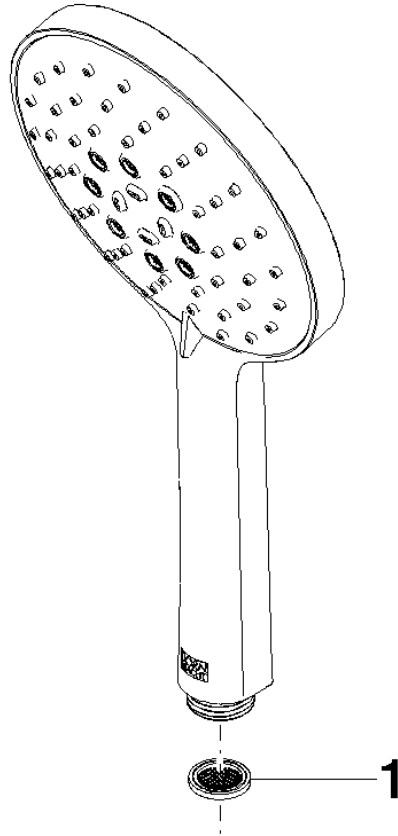

28 016 979

Spare parts list

No.	Item Number	Name	Quantity used	Delivery time
1	09 23 01 039 90	sieve	1	2