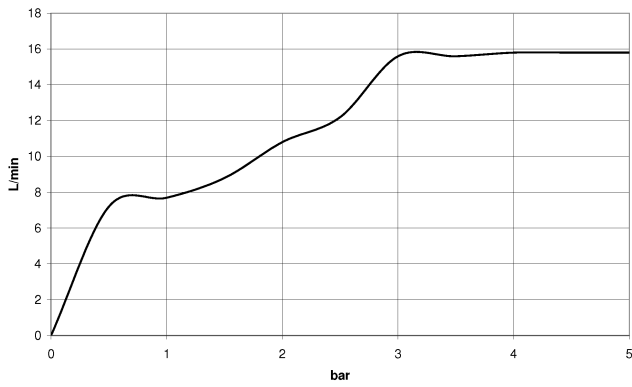

28 016 979

- Three or five settings: COMPACT RAIN, COMPACT SOFT FLOW, COMPACT AQUAPRESSURE FLOW, max. flow rate 15 l/min (at 3 bar)
- with anti-scale system
- spray head Ø 130 mm
- 1/2" connection

Intrinsic protection against back flow.

## Hand shower - Chrome

---

IMO

28 016 979

28 016 979

mm [inches]

Flow rate chart

Certificates